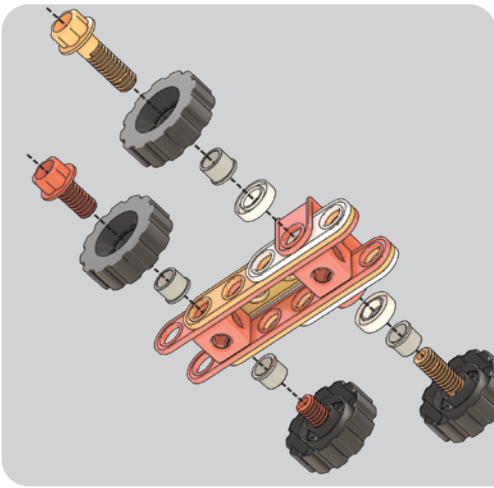

6150

Quercetti®

WARNING:
CHOKING HAZARD - Small parts.
Not for children under 3 yrs.

Tecno Jumbo
toolbox

need

1

C

Camion con gru
Truck with crane

A

need

- 4x
- 4x
- 2x
- 8x
- 6x
- 2x
- 10x
- 4x
- 4x
- 4x
- 2x
- 2x
- 2x
- 2x
- 2x
- 1x
- 2x
- 2x
- 2x

B

2

C

Ruspa
Bulldozer

A

need

- 1x
- 4x
- 4x
- 8x
- 7x
- 2x
- 6x
- 6x
- 4x
- 4x
- 2x
-
- 2x
-
- 2x
- 2x
- 2x
- 2x
- 3x
- 2x

3

Gru
Crane

A

need

4

B

C

Camion con rimorchio
Trailer truck

5

Camion dei pompieri
Fire truck

giocare intelligente