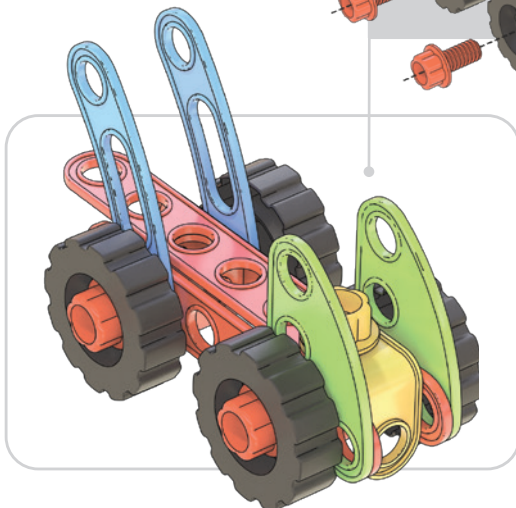

6150

Quercetti®

WARNING:
CHOKING HAZARD - Small parts.
Not for children under 3 yrs.

Tecno Jumbo
toolbox

need

1

C

Camion con gru
Truck with crane

A

need

- 4x
- 4x
- 2x
- 8x
- 6x
- 2x
- 10x
- 4x
- 4x
- 4x
- 2x
- 2x
- 2x
- 2x
- 2x
- 1x
- 2x
- 2x
- 2x

B

2

C

Ruspa
Bulldozer

A

need

- 1x
- 4x
- 4x
- 8x
- 7x
- 2x
- 6x
- 6x
- 4x
- 4x
- 2x
-
- 2x
-
- 2x
- 2x
- 2x
- 2x
- 3x
- 2x

3

Gru
Crane

A

need

4

B