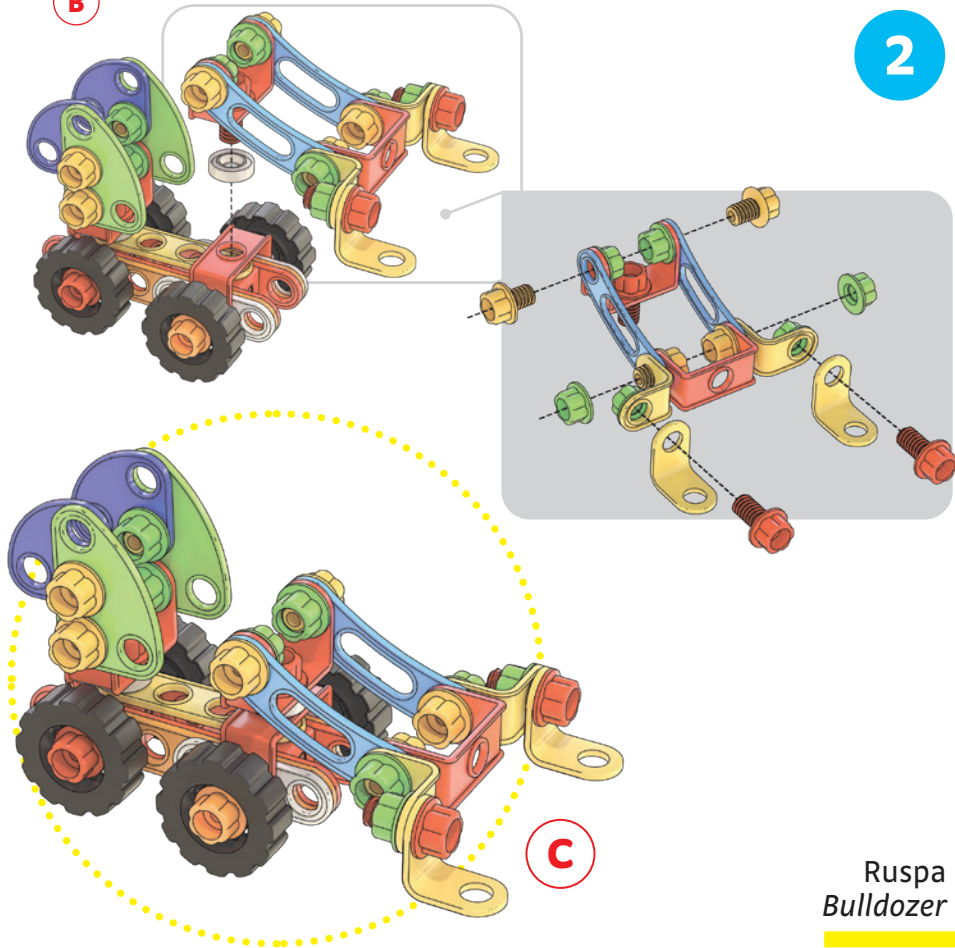

6150

Quercetti®

WARNING:
CHOKING HAZARD - Small parts.
Not for children under 3 yrs.

Tecno Jumbo
toolbox

need

1

C

Camion con gru
Truck with crane

A

need

- 4x
- 4x
- 2x
- 8x
- 6x
- 2x
- 10x
- 4x
- 4x
- 4x
- 2x
- 2x
- 2x
- 2x
- 2x
- 1x
- 2x
- 2x
- 2x

B

2

C

Ruspa
Bulldozer

A

need

- 1x
- 4x
- 4x
- 8x
- 7x
- 2x
- 6x
- 6x
- 4x
- 4x
- 2x
-
- 2x
-
- 2x
- 2x
- 2x
- 2x
- 3x
- 2x

3

Gru
Crane

A

need

4

B

C

Camion con rimorchio
Trailer truck

5

Camion dei pompieri
Fire truck

giocare intelligente