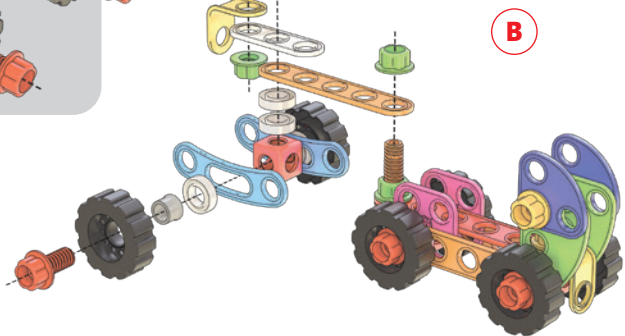

6150

Quercetti®

WARNING:
CHOKING HAZARD - Small parts.
Not for children under 3 yrs.

Tecno Jumbo
toolbox

need

1

C

Camion con gru
Truck with crane

A

need

- 4x
- 4x
- 2x
- 8x
- 6x
- 2x
- 10x
- 4x
- 4x
- 4x
- 2x
- 2x
- 2x
- 2x
- 2x
- 1x
- 2x
- 2x
- 2x

B

2

C

Ruspa
Bulldozer

A

need

- 1x
- 4x
- 4x
- 8x
- 7x
- 2x
- 6x
- 6x
- 4x
- 4x
- 2x
-
- 2x
-
- 2x
- 2x
- 2x
- 2x
- 3x
- 2x

3

Gru
Crane

A

need

4

B