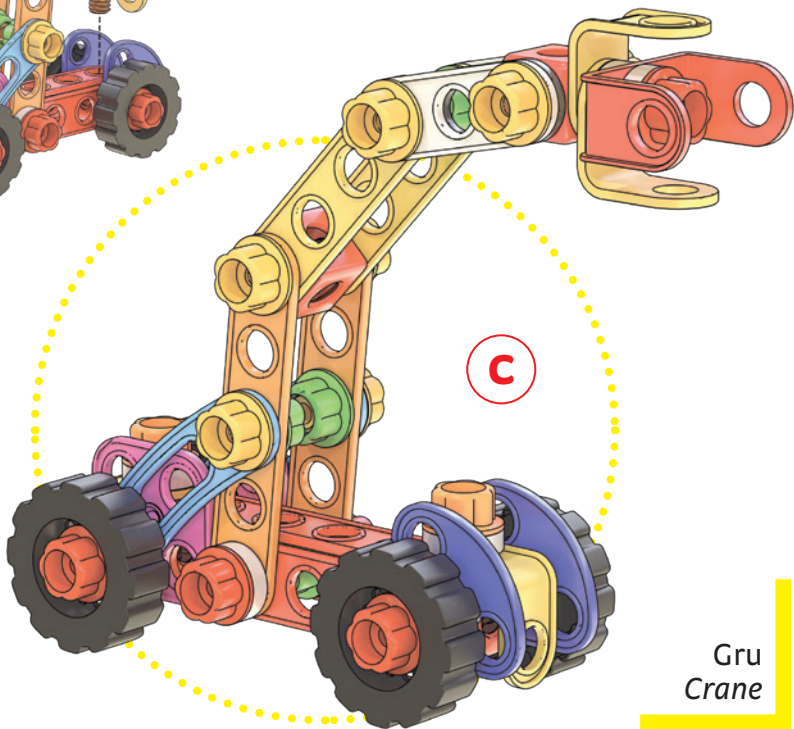

6150

Quercetti®

WARNING:
CHOKING HAZARD - Small parts.
Not for children under 3 yrs.

Tecno Jumbo
toolbox

need

1

C

Camion con gru
Truck with crane

A

need

- 4x
- 4x
- 2x
- 8x
- 6x
- 2x
- 10x
- 4x
- 4x
- 4x
- 2x
- 2x
- 2x
- 2x
- 2x
- 1x
- 2x
- 2x
- 2x

B

2

C

Ruspa
Bulldozer

A

need

- 1x
- 4x
- 4x
- 8x
- 7x
- 2x
- 6x
- 6x
- 4x
- 4x
- 2x
-
- 2x
-
- 2x
- 2x
- 2x
- 2x
- 3x
- 2x

3

Gru
Crane

A

need

4

B