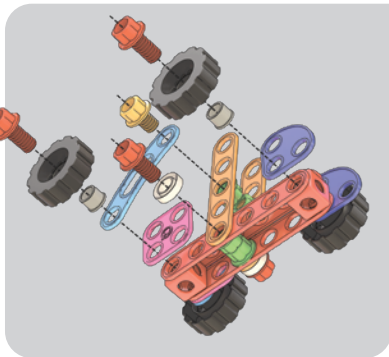

6150

Quercetti®

WARNING:
CHOKING HAZARD - Small parts.
Not for children under 3 yrs.

Tecno Jumbo
toolbox

need

1

C

Camion con gru
Truck with crane

A

need

- 4x
- 4x
- 2x
- 8x
- 6x
- 2x
- 10x
- 4x
- 4x
- 4x
- 2x
- 2x
- 2x
- 2x
- 2x
- 1x
- 2x
- 2x
- 2x

B

2

C

Ruspa
Bulldozer

A

need

- 1x
- 4x
- 4x
- 8x
- 7x
- 2x
- 6x
- 6x
- 4x
- 4x
- 2x
-
- 2x
-
- 2x
- 2x
- 2x
- 2x
- 3x
- 2x

3

Gru
Crane

A

need

4

B