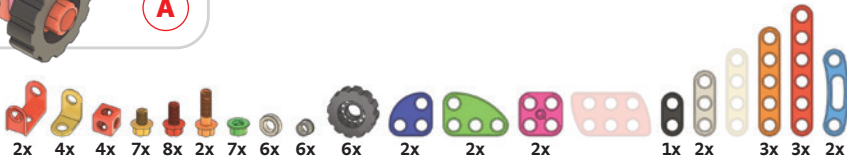

6150

Quercetti®

WARNING:
CHOKING HAZARD - Small parts.
Not for children under 3 yrs.

Tecno Jumbo
toolbox

need

1

C

Camion con gru
Truck with crane

A

need

- 4x
- 4x
- 2x
- 8x
- 6x
- 2x
- 10x
- 4x
- 4x
- 4x
- 2x
- 2x
- 2x
- 2x
- 2x
- 1x
- 2x
- 2x
- 2x

B

2

C

Ruspa
Bulldozer

A

need

- 1x
- 4x
- 4x
- 8x
- 7x
- 2x
- 6x
- 6x
- 4x
- 4x
- 2x
-
- 2x
-
- 2x
- 2x
- 2x
- 2x
- 3x
- 2x

3

Gru
Crane

A

need

4

B