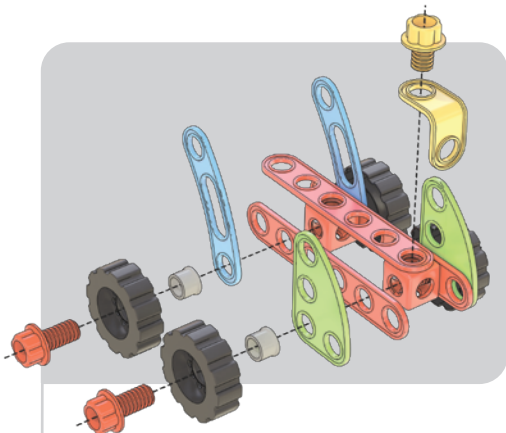

6150

Quercetti®

WARNING:
CHOKING HAZARD - Small parts.
Not for children under 3 yrs.

Tecno Jumbo
toolbox

need

1

C

Camion con gru
Truck with crane

A

need

- 4x
- 4x
- 2x
- 8x
- 6x
- 2x
- 10x
- 4x
- 4x
- 4x
- 2x
- 2x
- 2x
- 2x
- 2x
- 1x
- 2x
- 2x
- 2x

B

2

C

Ruspa
Bulldozer

A

need

- 1x
- 4x
- 4x
- 8x
- 7x
- 2x
- 6x
- 6x
- 4x
- 4x
- 2x
-
- 2x
-
- 2x
- 2x
- 2x
- 2x
- 3x
- 2x

3

Gru
Crane

A

need

4

B