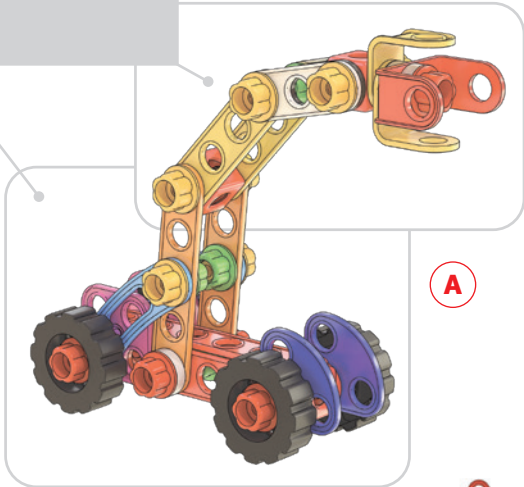

6150

Quercetti®

WARNING:
CHOKING HAZARD - Small parts.
Not for children under 3 yrs.

Tecno Jumbo
toolbox

need

1

C

Camion con gru
Truck with crane

A

need

- 4x
- 4x
- 2x
- 8x
- 6x
- 2x
- 10x
- 4x
- 4x
- 4x
- 2x
- 2x
- 2x
- 2x
- 2x
- 1x
- 2x
- 2x
- 2x

B

2

C

Ruspa
Bulldozer

A

need

- 1x
- 4x
- 4x
- 8x
- 7x
- 2x
- 6x
- 6x
- 4x
- 4x
- 2x
-
- 2x
-
- 2x
- 2x
- 2x
- 2x
- 3x
- 2x

3

Gru
Crane

A

need

4

B