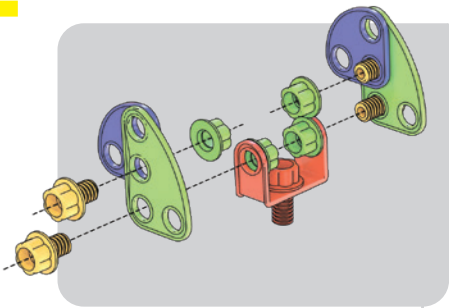

6150

Quercetti®

WARNING:
CHOKING HAZARD - Small parts.
Not for children under 3 yrs.

Tecno Jumbo
toolbox

need

1

C

Camion con gru
Truck with crane

A

need

- 4x
- 4x
- 2x
- 8x
- 6x
- 2x
- 10x
- 4x
- 4x
- 4x
- 2x
- 2x
- 2x
- 2x
- 2x
- 1x
- 2x
- 2x
- 2x

B

2

C

Ruspa
Bulldozer

A