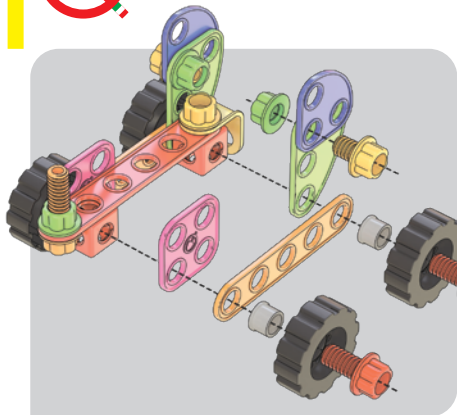

6150

Quercetti®

WARNING:
CHOKING HAZARD - Small parts.
Not for children under 3 yrs.

Tecno Jumbo
toolbox

need

1

C

Camion con gru
Truck with crane

A

need

- 4x
- 4x
- 2x
- 8x
- 6x
- 2x
- 10x
- 4x
- 4x
- 4x
- 2x
- 2x
- 2x
- 2x
- 2x
- 1x
- 2x
- 2x
- 2x

B

2

C

Ruspa
Bulldozer

A

need

- 1x
- 4x
- 4x
- 8x
- 7x
- 2x
- 6x
- 6x
- 4x
- 4x
- 2x
-
- 2x
-
- 2x
- 2x
- 2x
- 2x
- 3x
- 2x

3

Gru
Crane

A

need

4

B