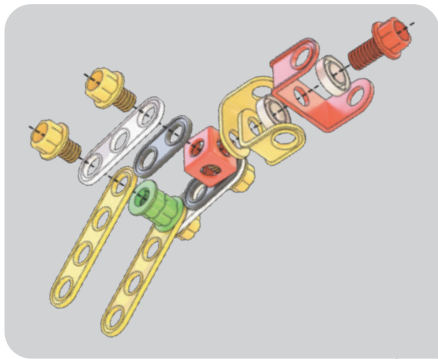

6150

Quercetti®

WARNING:
CHOKING HAZARD - Small parts.
Not for children under 3 yrs.

Tecno Jumbo
toolbox

need

1

C

Camion con gru
Truck with crane

A

need

- 4x
- 4x
- 2x
- 8x
- 6x
- 2x
- 10x
- 4x
- 4x
- 4x
- 2x
- 2x
- 2x
- 2x
- 2x
- 1x
- 2x
- 2x
- 2x

B

2

C

Ruspa
Bulldozer

A

need

- 1x
- 4x
- 4x
- 8x
- 7x
- 2x
- 6x
- 6x
- 4x
- 4x
- 2x
-
- 2x
-
- 2x
- 2x
- 2x
- 2x
- 3x
- 2x

3

Gru
Crane

A

need

4

B