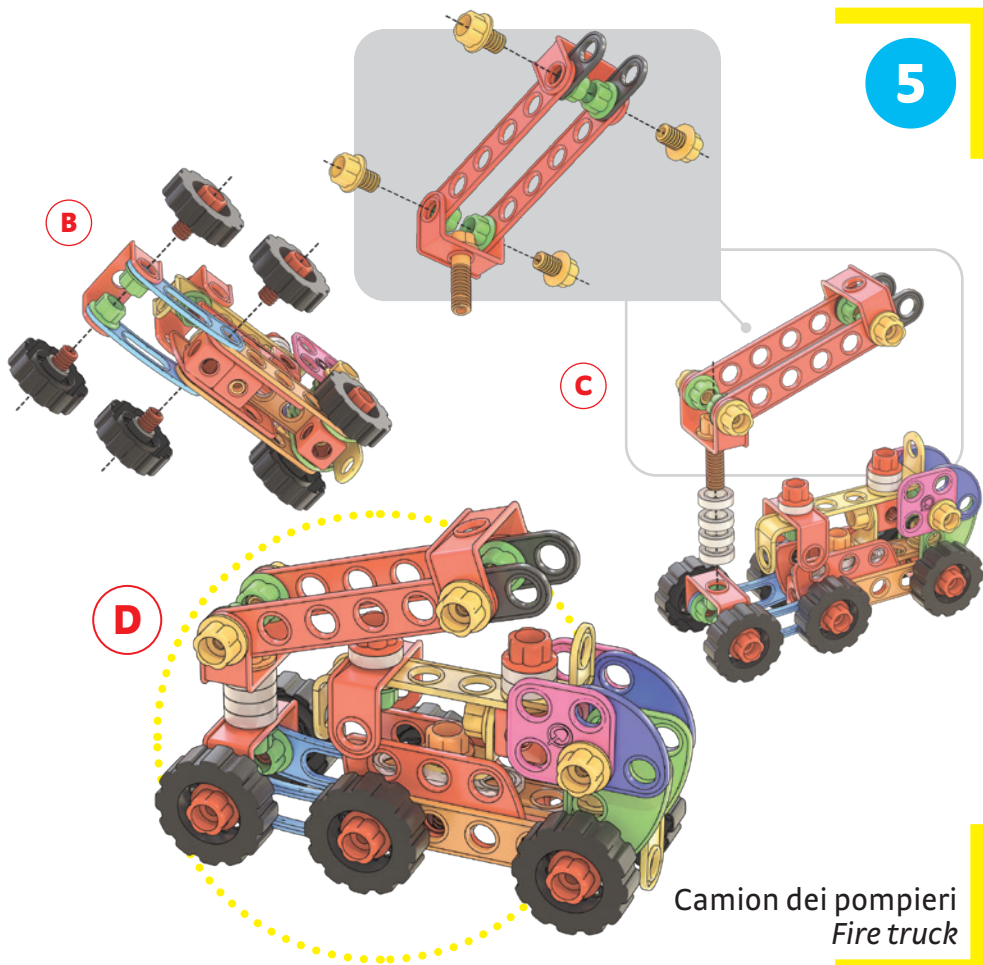

6150

Quercetti®

WARNING:
CHOKING HAZARD - Small parts.
Not for children under 3 yrs.

Tecno Jumbo
toolbox

need

1

C

Camion con gru
Truck with crane

A

need

- 4x
- 4x
- 2x
- 8x
- 6x
- 2x
- 10x
- 4x
- 4x
- 4x
- 2x
- 2x
- 2x
- 2x
- 2x
- 1x
- 2x
- 2x
- 2x

B

2

C

Ruspa
Bulldozer

A

need

- 1x
- 4x
- 4x
- 8x
- 7x
- 2x
- 6x
- 6x
- 4x
- 4x
- 2x
-
- 2x
-
- 2x
- 2x
- 2x
- 2x
- 3x
- 2x

3

Gru
Crane

A

need

4

B

C

Camion con rimorchio
Trailer truck

5

Camion dei pompieri
Fire truck

giocare intelligente