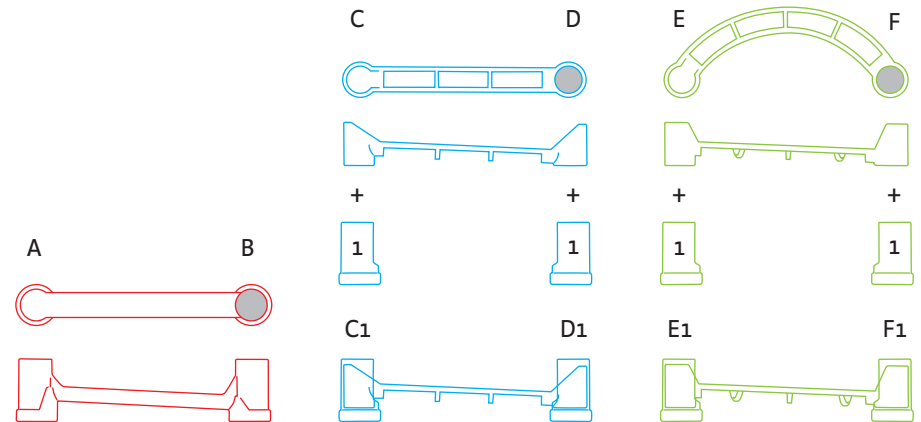

6580

6538

6576

6565

6568

6588

6580 Migoga marble run super

Migoga marble run

- (ITA) Istruzioni di Montaggio
- (ENG) Instruction Manual
- (FRA) Instructions
- (DEU) Anleitung
- (ESP) Instrucciones

6535 Migoga marble run basic

6546 Migoga marble run transparent

⚠ WARNING:
 CHOKING HAZARD -
 Toy contains marbles and small parts.
 Not for children under 3 yrs.