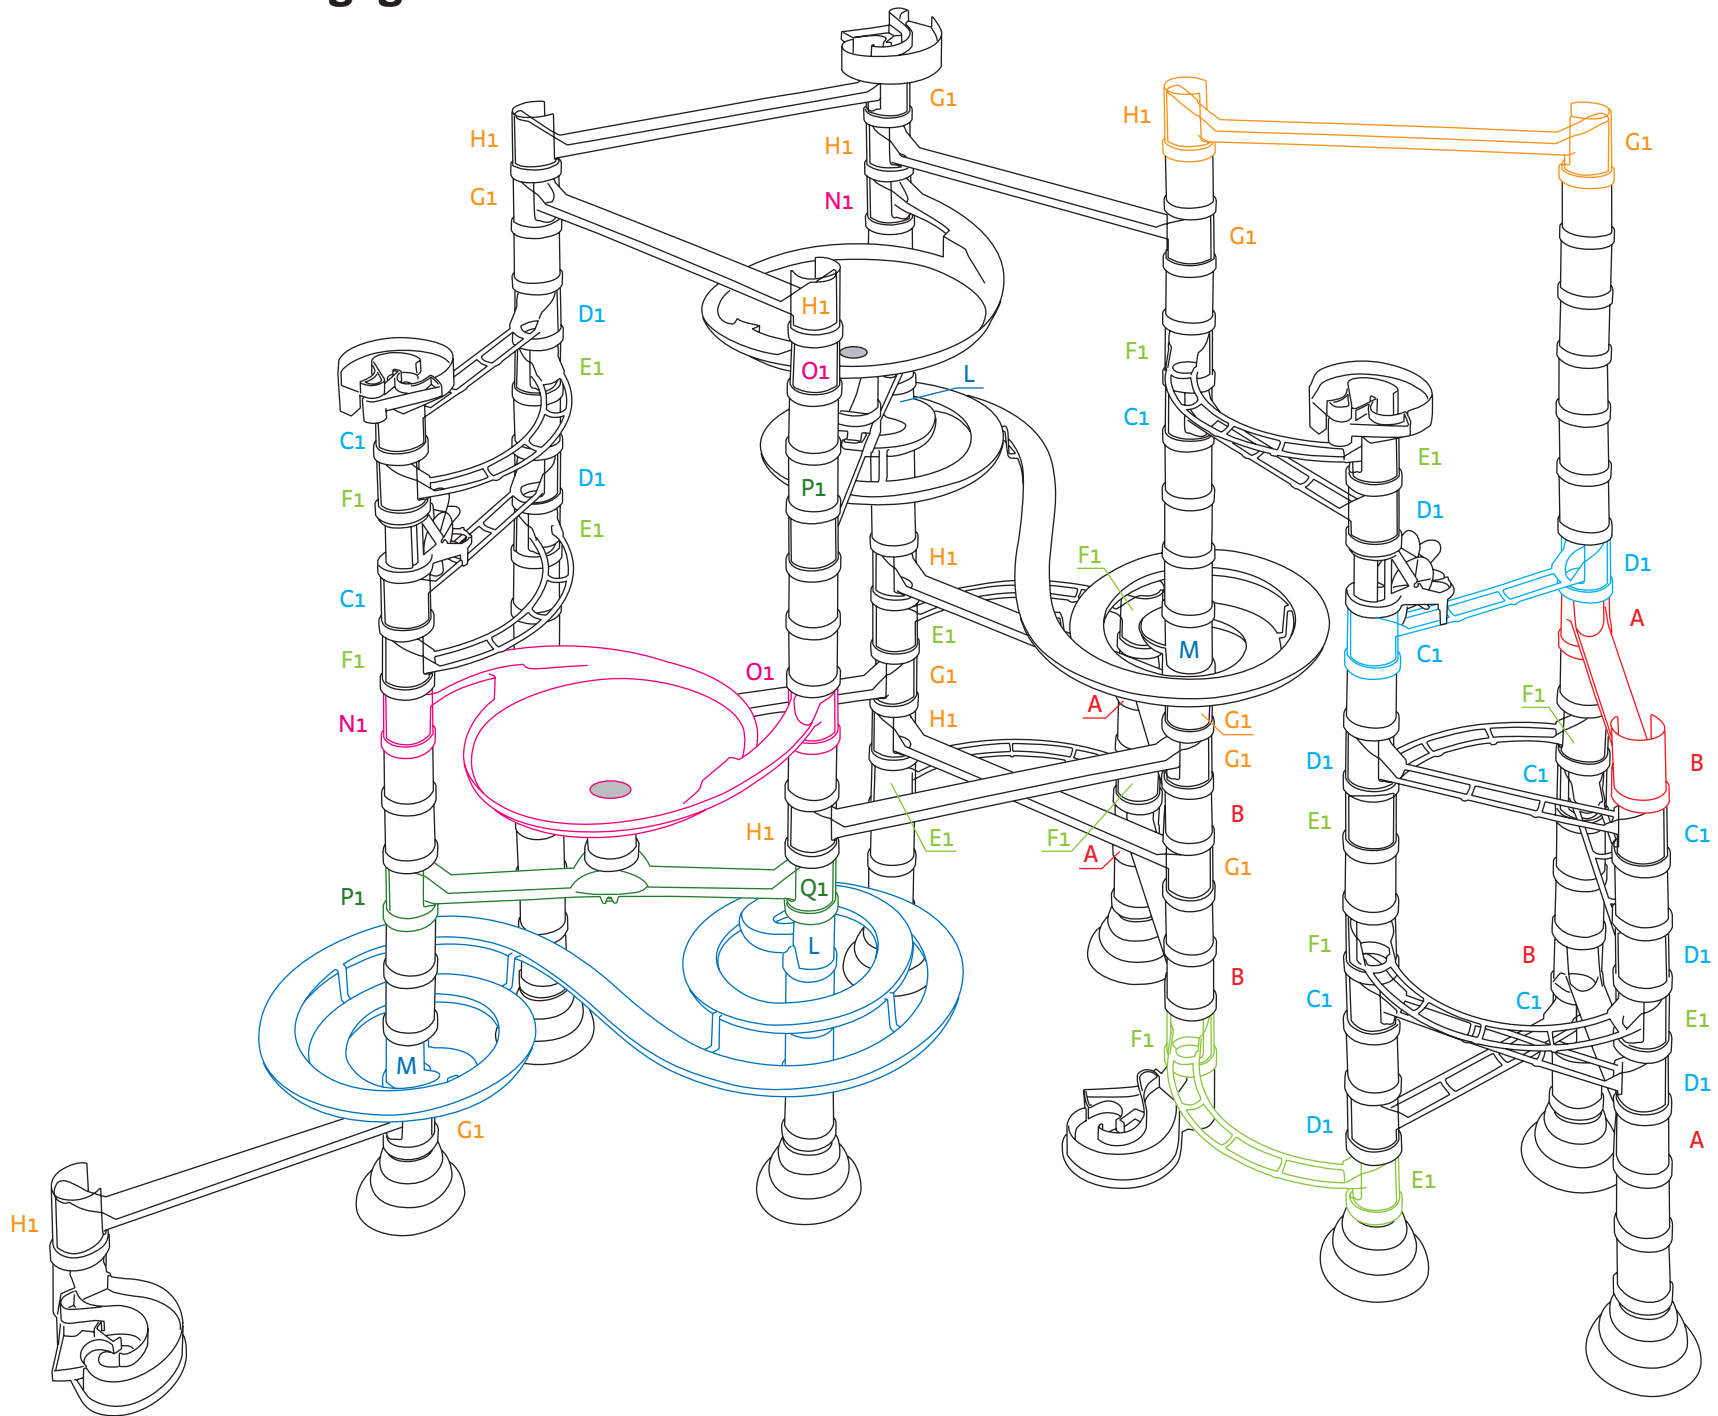

Migoga marble run

(ITA) Istruzioni di Montaggio

(ENG) Instruction Manual

(FRA) Instructions

(DEU) Anleitung

(ESP) Instrucciones

6535

6546

6580

6538

6576

6565

6568

6588

6580 Migoga marble run super

Migoga marble run

- (ITA) Istruzioni di Montaggio
- (ENG) Instruction Manual
- (FRA) Instructions
- (DEU) Anleitung
- (ESP) Instrucciones

6535 Migoga marble run basic

6546 Migoga marble run transparent

⚠ WARNING:
 CHOKING HAZARD -
 Toy contains marbles and small parts.
 Not for children under 3 yrs.

6538 Migoga marble run vortis

6576 Migoga marble run elevator

6538 - 6576

6565 Migoga marble run spinning

6568 Migoga marble run double spiral

6588 Migoga marble run maxi

6565 - 6568 - 6588