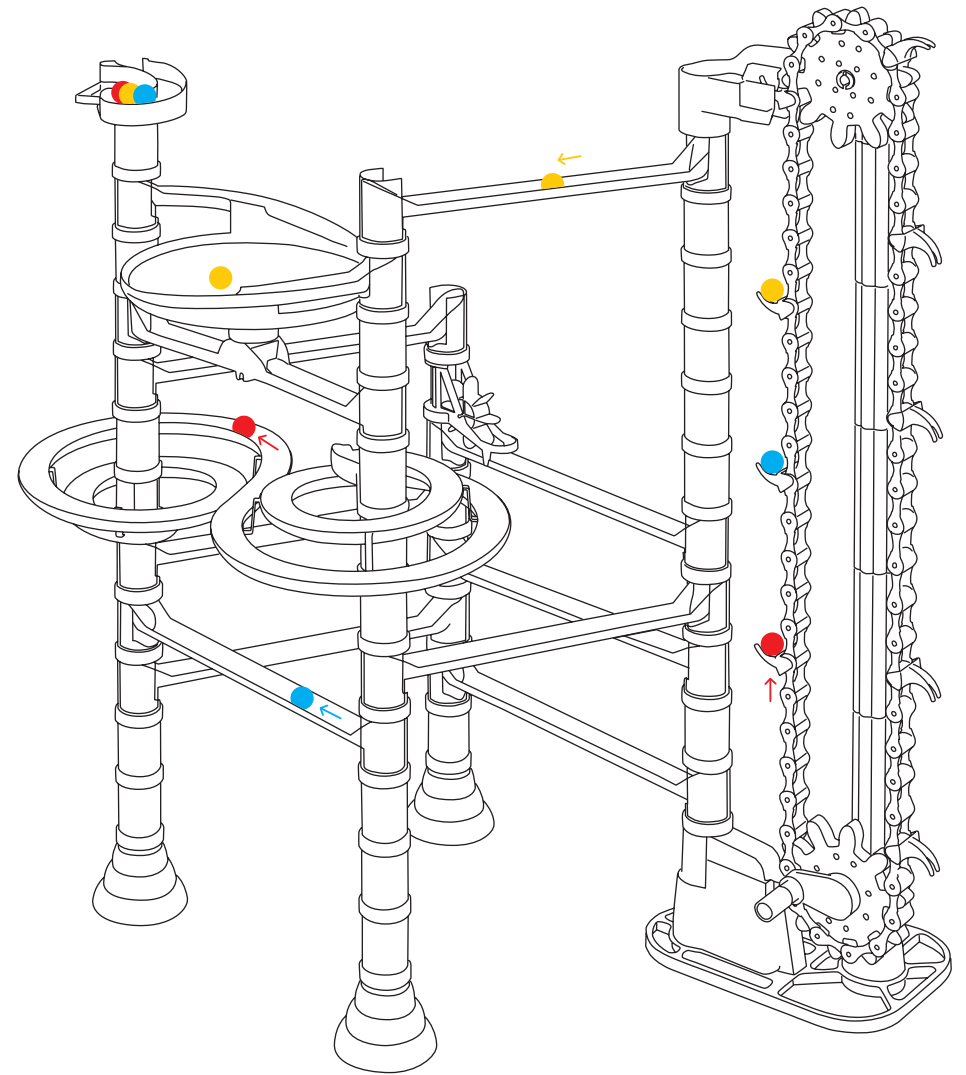

- (ITA) Istruzioni di Montaggio
- (ENG) Instruction Manual
- (FRA) Instructions
- (DEU) Anleitung
- (ESP) Instrucciones

6535 Migoga marble run basic

6546 Migoga marble run transparent

⚠ WARNING:
 CHOKING HAZARD -
 Toy contains marbles and small parts.
 Not for children under 3 yrs.

6538 Migoga marble run vortis

6576 Migoga marble run elevator

6538 - 6576

6565 Migoga marble run spinning

6568 Migoga marble run double spiral

6588 Migoga marble run maxi

6565 - 6568 - 6588