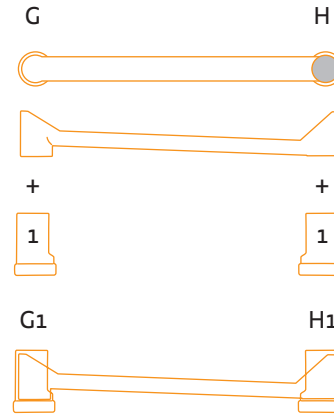

- (ITA) Istruzioni di Montaggio
- (ENG) Instruction Manual
- (FRA) Instructions
- (DEU) Anleitung
- (ESP) Instrucciones

6535 Migoga marble run basic

6546 Migoga marble run transparent

⚠ WARNING:
 CHOKING HAZARD -
 Toy contains marbles and small parts.
 Not for children under 3 yrs.

6538 Migoga marble run vortis

6576 Migoga marble run elevator

6538 - 6576

6565 Migoga marble run spinning

6568 Migoga marble run double spiral

6588 Migoga marble run maxi

6565 - 6568 - 6588