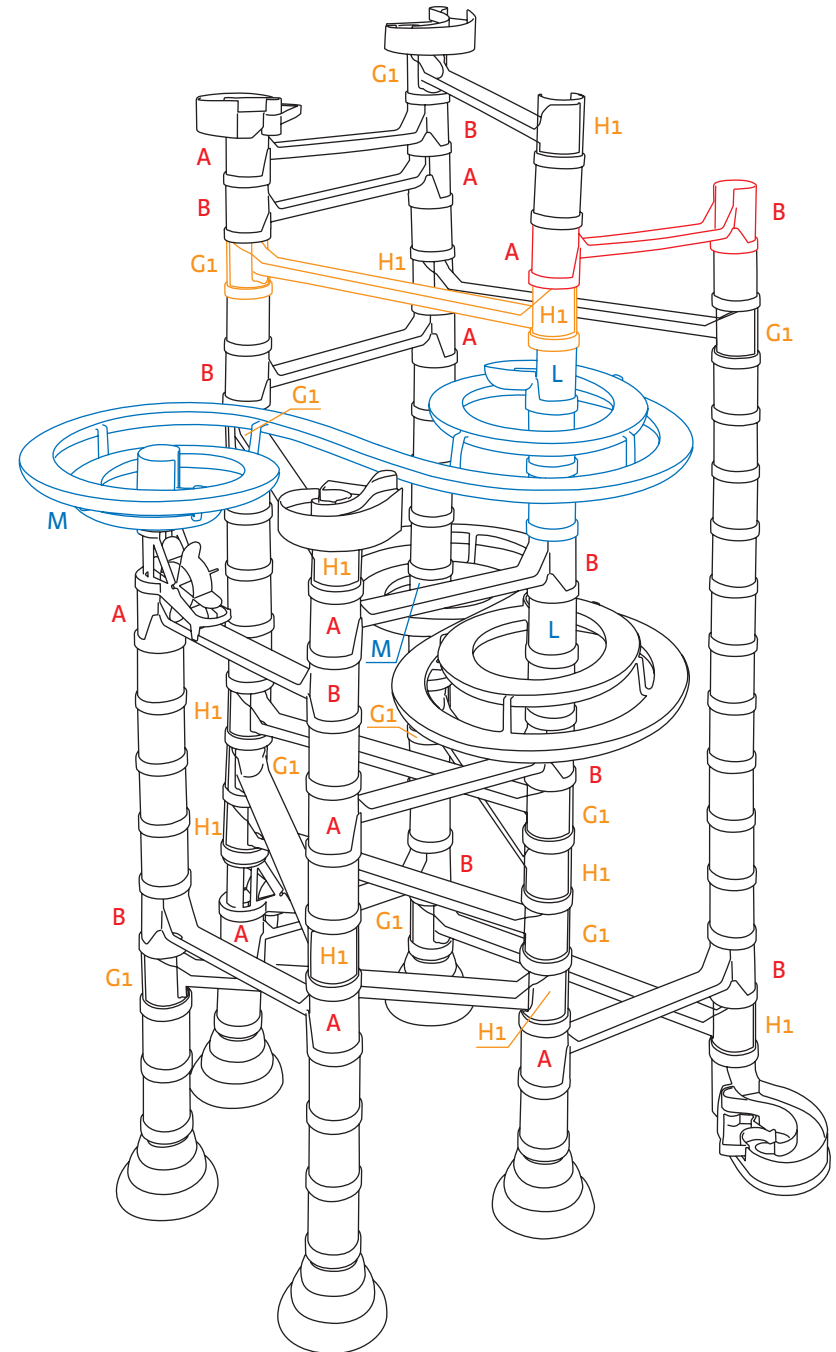

- (ITA) Istruzioni di Montaggio
- (ENG) Instruction Manual
- (FRA) Instructions
- (DEU) Anleitung
- (ESP) Instrucciones

6535 Migoga marble run basic

6546 Migoga marble run transparent

⚠ WARNING:
 CHOKING HAZARD -
 Toy contains marbles and small parts.
 Not for children under 3 yrs.

6538 Migoga marble run vortis

6576 Migoga marble run elevator

6538 - 6576

6565 Migoga marble run spinning

6568 Migoga marble run double spiral

6588 Migoga marble run maxi

6565 - 6568 - 6588