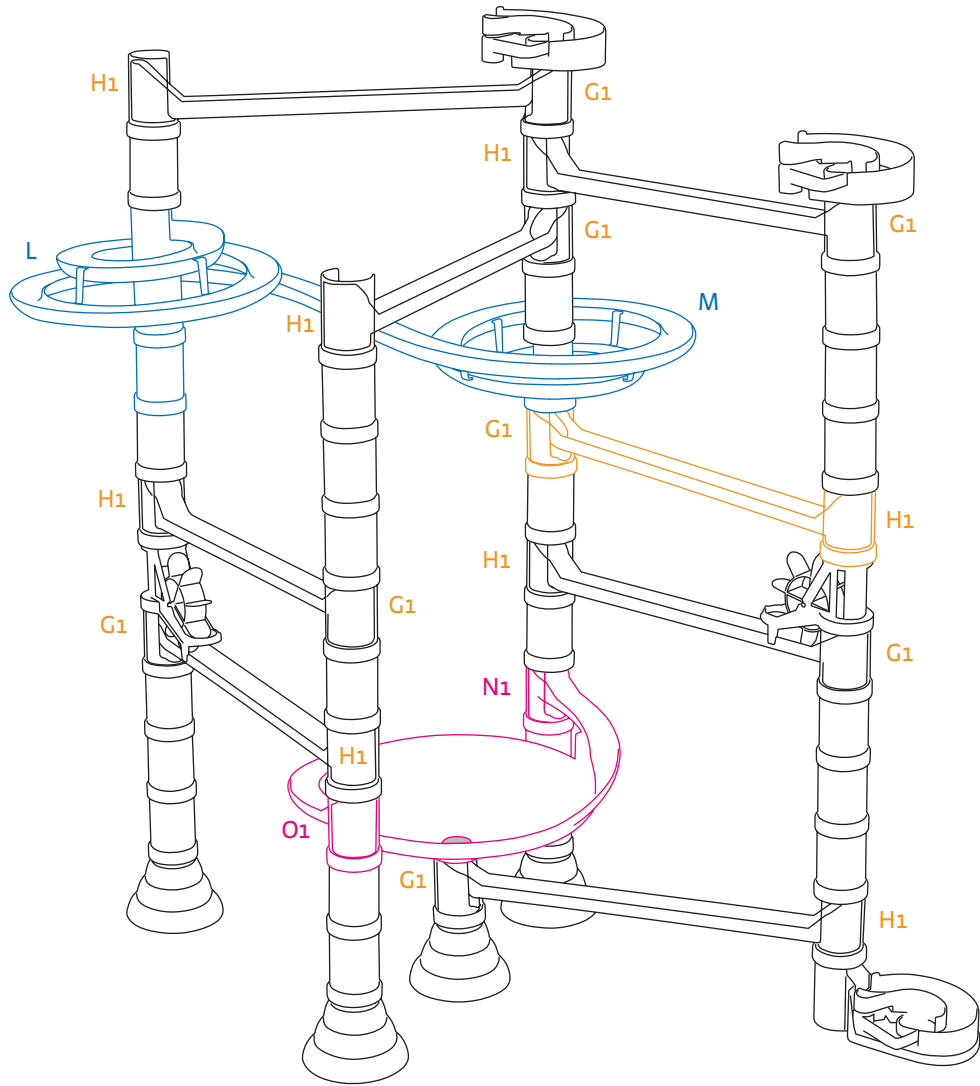

- (ITA) Istruzioni di Montaggio
- (ENG) Instruction Manual
- (FRA) Instructions
- (DEU) Anleitung
- (ESP) Instrucciones

6535 Migoga marble run basic

6546 Migoga marble run transparent

⚠ WARNING:
 CHOKING HAZARD -
 Toy contains marbles and small parts.
 Not for children under 3 yrs.

6538 Migoga marble run vortis

6576 Migoga marble run elevator

6538 - 6576

6565 Migoga marble run spinning

6568 Migoga marble run double spiral

6588 Migoga marble run maxi

6565 - 6568 - 6588