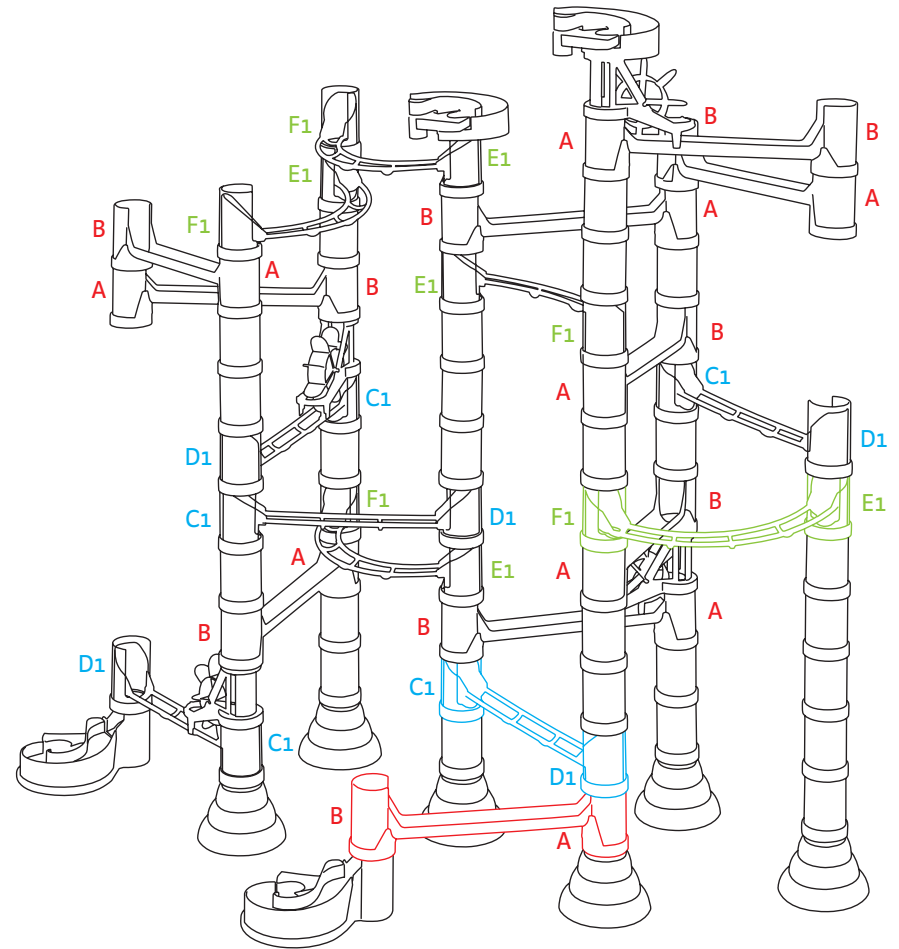

6580

6538

6576

6565

6568

6588

6580 Migoga marble run super

Migoga marble run

- (ITA) Istruzioni di Montaggio
- (ENG) Instruction Manual
- (FRA) Instructions
- (DEU) Anleitung
- (ESP) Instrucciones

6535 Migoga marble run basic

6546 Migoga marble run transparent

⚠ WARNING:
 CHOKING HAZARD -
 Toy contains marbles and small parts.
 Not for children under 3 yrs.

6538 Migoga marble run vortis

6576 Migoga marble run elevator

6538 - 6576

6565 Migoga marble run spinning

6568 Migoga marble run double spiral

6588 Migoga marble run maxi

6565 - 6568 - 6588