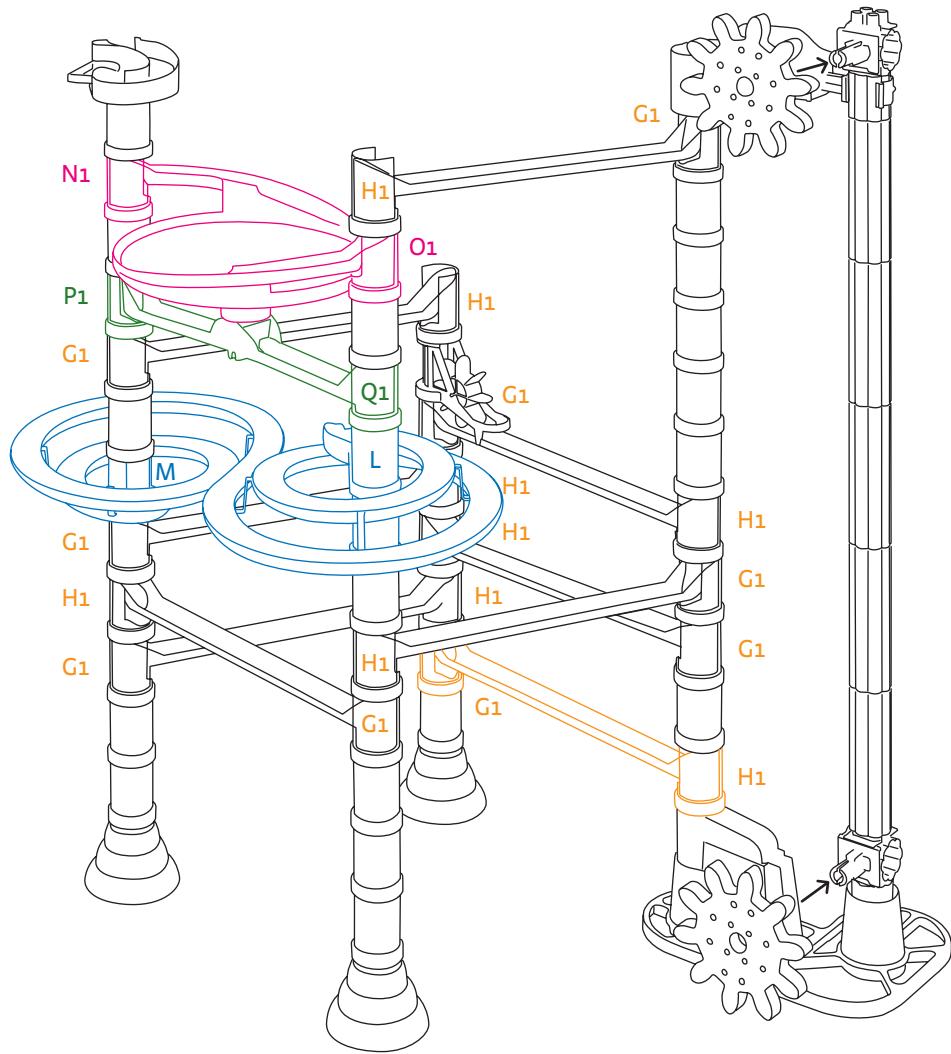

Migoga marble run

(ITA) Istruzioni di Montaggio

(ENG) Instruction Manual

(FRA) Instructions

(DEU) Anleitung

(ESP) Instrucciones

6535

6546

6580

6538

6576

6565

6568

6588

6580 Migoga marble run super

Migoga marble run

- (ITA) Istruzioni di Montaggio
- (ENG) Instruction Manual
- (FRA) Instructions
- (DEU) Anleitung
- (ESP) Instrucciones

6535 Migoga marble run basic

6546 Migoga marble run transparent

⚠ WARNING:
 CHOKING HAZARD -
 Toy contains marbles and small parts.
 Not for children under 3 yrs.

6538 Migoga marble run vortis

6576 Migoga marble run elevator

6538 - 6576

6565 Migoga marble run spinning

6568 Migoga marble run double spiral

6588 Migoga marble run maxi

6565 - 6568 - 6588